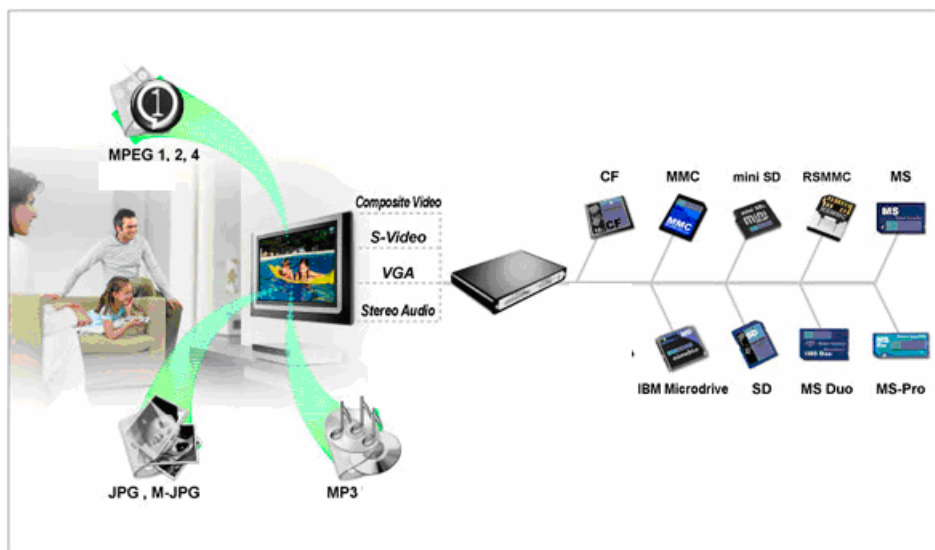

Multimedia Player with Real-time-Clock – MR02

The MR02 is an entry-level advertising solution that allows the user to play content from an array of media cards on to a screen. With a host of features and semi-customisable software, it is an extremely cost-effective digital signage solution. The integrated real-time clock allows you to schedule content delivery to get your message across when you need it most.

This product is also available for OEM/ODM customers in form of the customizable ESS6425 PCB. Firmware modification and design changes are possible on request.

Image and specification are for reference only.